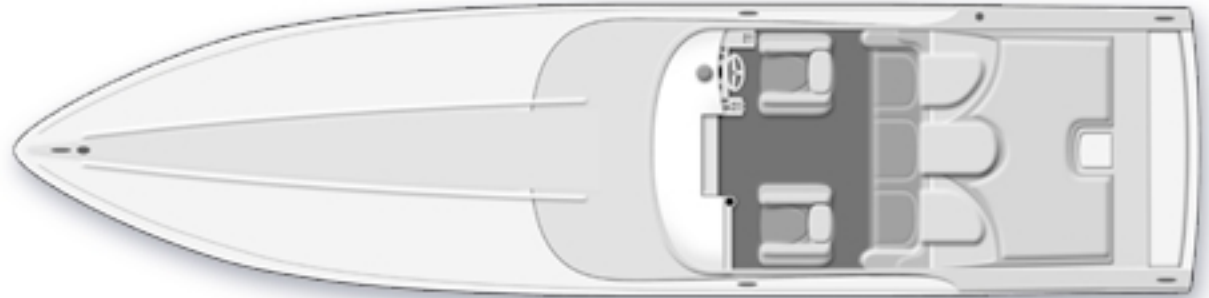

HUSTLER
Cheetah
344